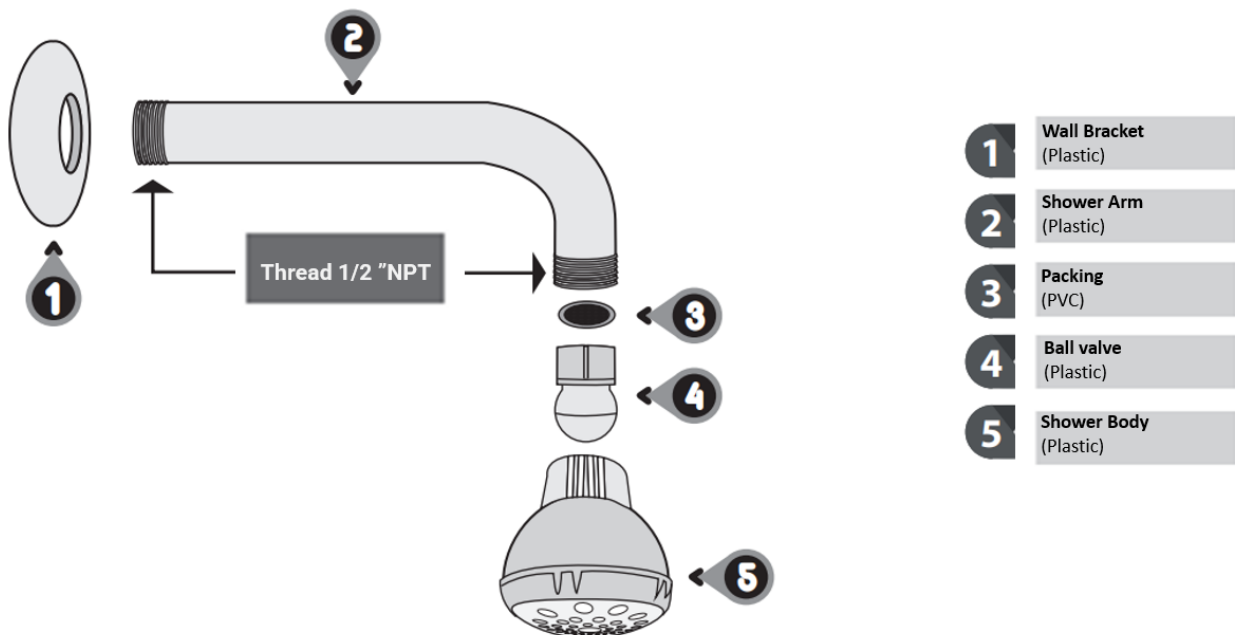

FEATURES

1. Round Wall Shower.
2. ABS Plastic Product
3. Chrome Coating
4. Rosca ½ NPT

USES

1. Shower for home use
2. Use with hot and cold water

COMPONENTS

INSTALLATION MODE

宁波陆易进出口有限公司

NINGBO LOUIE IMP. & EXP. CORP., LTD