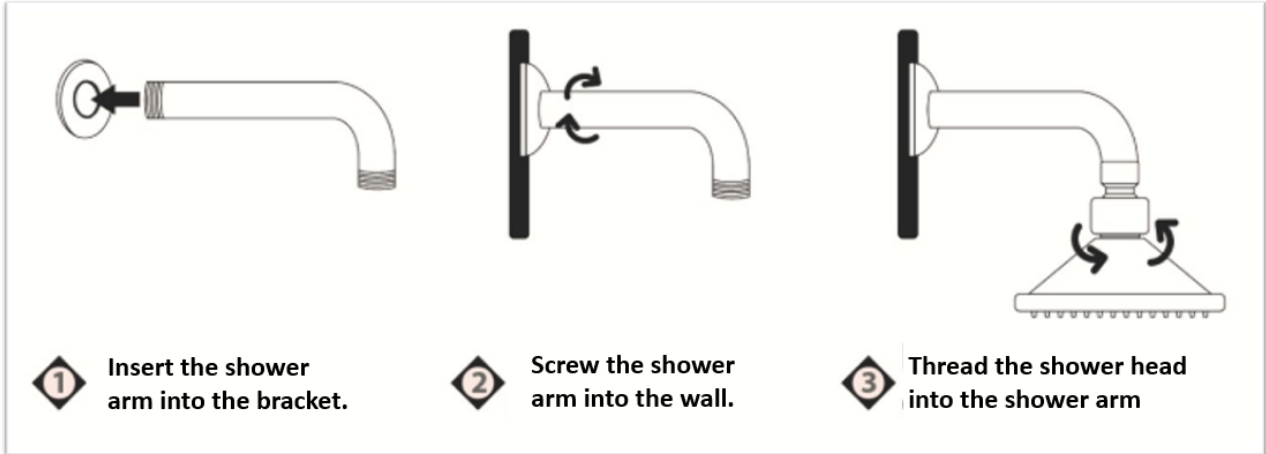

FEATURES

1. Round Wall Shower.
2. ABS Plastic Product
3. Rosca ½ NPT

USES

1. Shower for home use
2. Use with hot and cold water

COMPONENTS

宁波陆易进出口有限公司

NINGBO LOUIE IMP. & EXP. CORP., LTD

NO.200 JINHE ROAD ZHENHAI ECONOMIC DEVELOPMENT ZONE, NINGBO 315221 CHINA
TEL: 0086-574-87915717 FAX:0086-574-87786749

INSTALLATION MODE

RECOMMENDATIONS

Adjusting the threads is sufficient manually

Do not use glues or sealants.

Clean with a clean, soft and damp cloth to remove water stains.

宁波陆易进出口有限公司
NINGBO LOUIE IMP.& EXP.CORP.,LTD