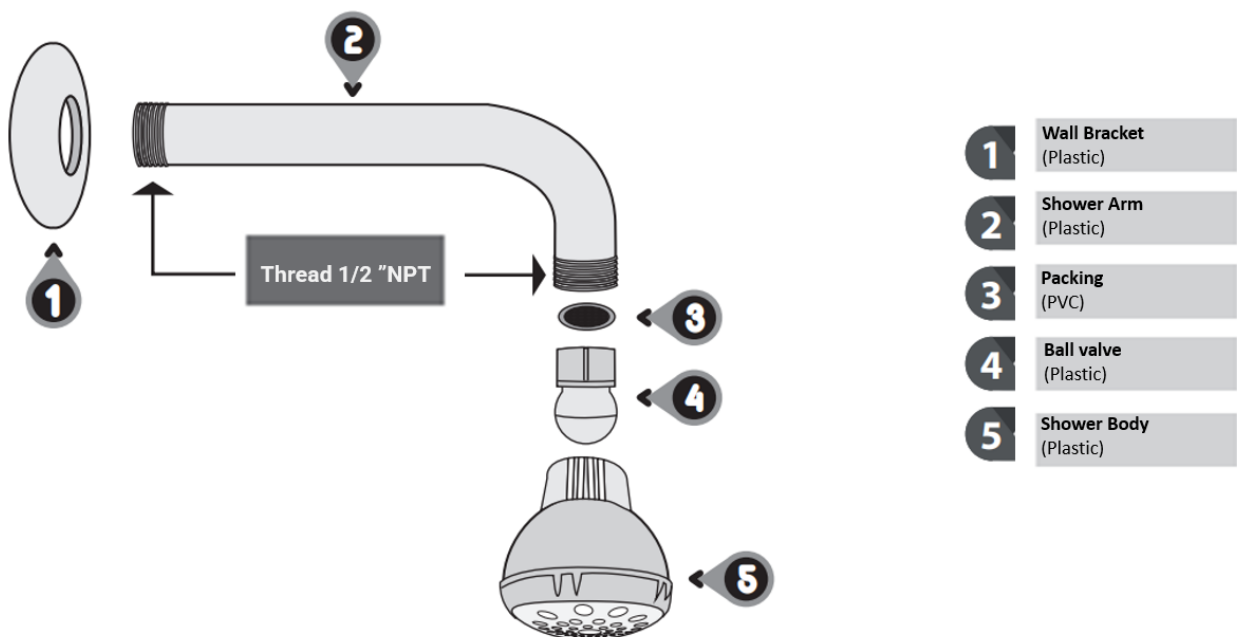

宁波陆易进出口有限公司

NINGBO LOUIE IMP. & EXP. CORP., LTD

NO.200 JINHE ROAD ZHENHAI ECONOMIC DEVELOPMENT ZONE, NINGBO 315221 CHINA
TEL: 0086-574-87915717 FAX:0086-574-87786749

PLASTIC SHOWER HEAD 70mm (SX-301W)

PRODUCT	PLASTIC SHOWER HEAD
CODE	SX-301W
MEASURE	70 mm

FEATURES

1. Round Wall Shower.
2. ABS Plastic Product
3. Rosca ½ NPT

USES

1. Shower for home use
2. Use with hot and cold water

COMPONENTS

宁波陆易进出口有限公司

NINGBO LOUIE IMP. & EXP. CORP., LTD

NO.200 JINHE ROAD ZHENHAI ECONOMIC DEVELOPMENT ZONE, NINGBO 315221 CHINA
TEL: 0086-574-87915717 FAX:0086-574-87786749